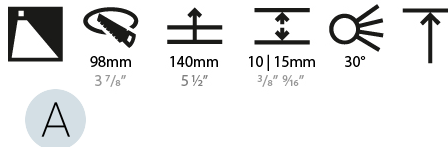

PHYSICAL

Shape: Round
Diameter (mm): 107
Diameter (in): 4 3/16
Height (mm): 118
Height (in): 4 5/8
Ceiling Thickness (mm): 10 / 12.5 / 15
Ceiling Thickness (in): 3/8 or 1/2 or 9/16
Min. Recessing Depth (mm): 140
Min. Recessing Depth (in): 5 1/2
Light Distribution: Adjustable / Asymmetric
Weight (kg): 0.473
Weight (lbs): 1.04
Fixture Finish: SSR / BKV / CWI / CRY / HAB / UFT / ITA / RUA / FTG / MYG / LOD / PUS / FRO / FUP / KIA / POP / BLS / SPG / MEY / GOH / GUM / CHC / COM / ABZ / JAG / OBR / MOS / ROR
Fixture Material: Aluminum Die Cast
Cut-out Measurements: 98mm / 3 7/8"

ELECTRICAL

Lamp Type: LED (Zhaga Standard)
Input Wattage (W): 16.5
Total Output Wattage (W): 14
Dimming: Tri-Mode (Non-Dimming and Phase Dimming (120Vac only) and 0-10V Dimming)
Driver Included: No
Driver Location: Recessed Housing
Driver Type: Constant Current - Universal
Driver Class: Class 2
Housing: See components
Input Voltage (V): 120 - 277
Constant Current (MA): 350

LED

Number of LEDs: 1
Color Temperature (°K): 2700 / 3000 / 3500 / 4000
Max. Delivered Lumen (lm): 1030 / 1070 / 1117 / 1140
Nominal Lumen (lm): 1386 / 1438 / 1511 / 1542
CRI: >90 CRI
Lamp Life (hrs): 50000

OPTICAL

Reflector: 20 / 40 / 60
Adjustability: Fixed

RATINGS AND CERTIFICATIONS

Certified By: Certified for North American Standards
IP rating: IP20